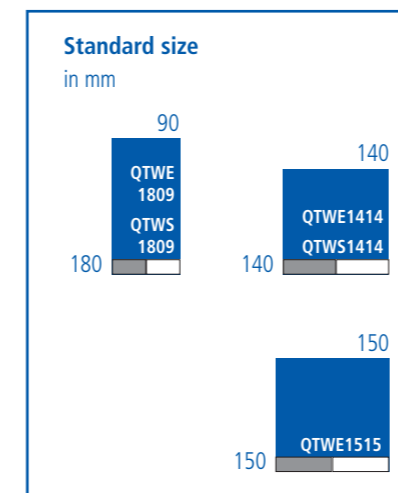

### Variable information

Usually it is the simple solutions that underline the value of an integrated design. The interchangeable slides work where an electrical indicator would mean too much effort.

12.2020 ■ ■ ■ www.meng.de

## Door plate with interchangeable slide QTW

The interchangeable slides can also be integrated into other door plate systems on request.

Σ quintessenz

Meeting rooms require a „free/occupied“; indicator already on the door sign in order to avoid disturbances of the meeting. It makes sense to integrate these elements into the existing or planned door sign. In the **quintessenz** system a mechanical slide can also be retrofitted.