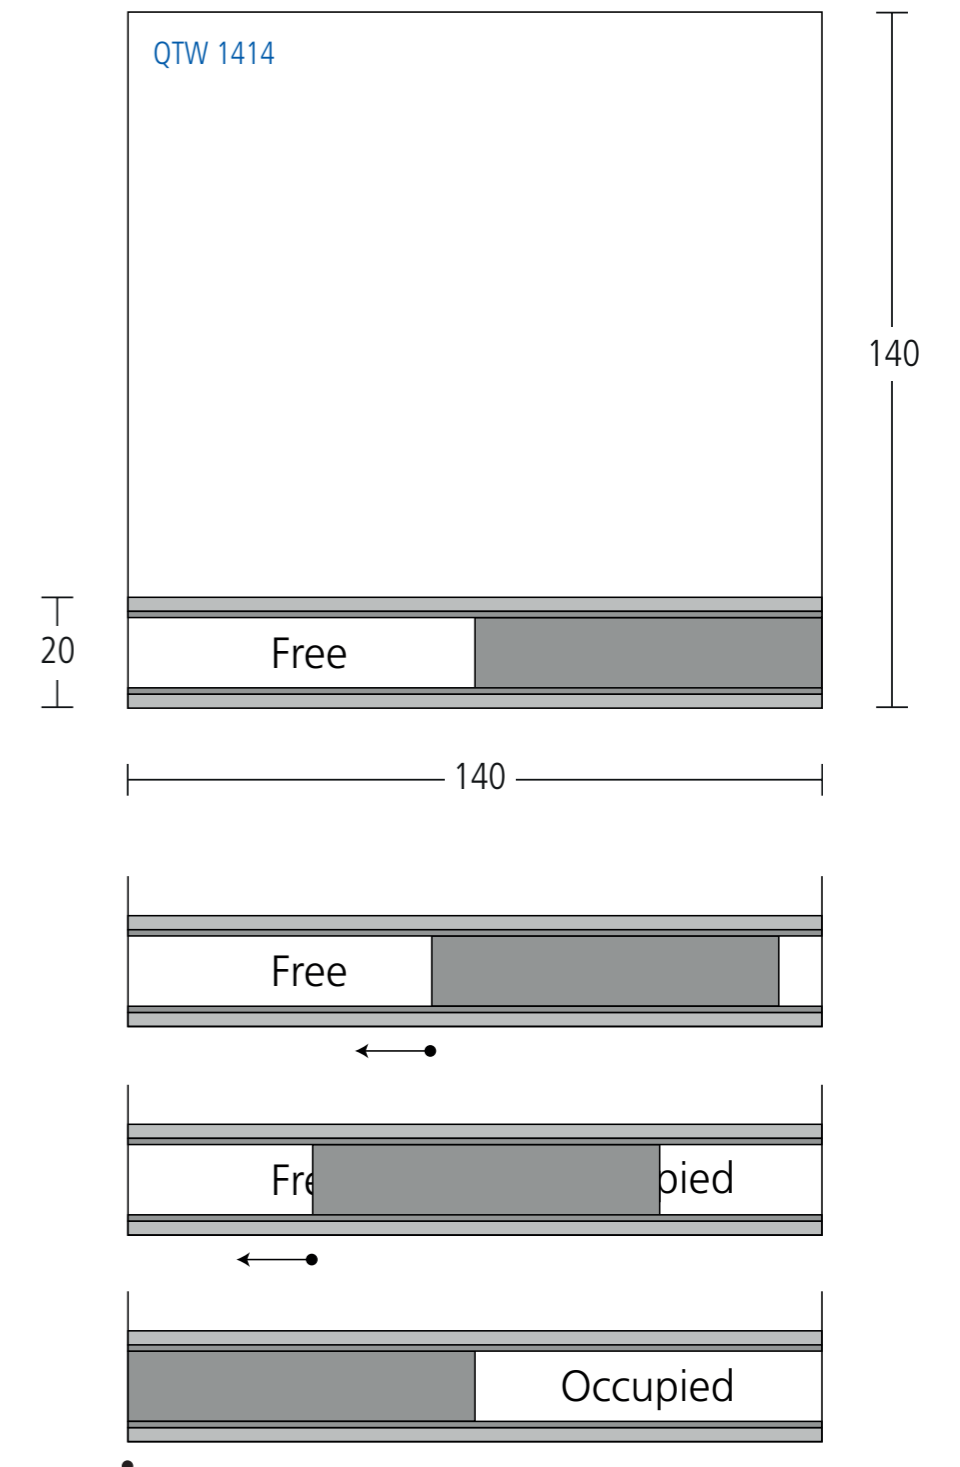

## Door plate with interchangeable slide QTW

The interchangeable slides integrated in the door plate convince with a simple function.

Σ quintessenz

### Variable information

Usually it is the simple solutions that underline the value of an integrated design. The interchangeable slides work where an electrical indicator would mean too much effort.

12.2020 ■ ■ ■ www.meng.de

## Door plate with interchangeable slide QTW

The interchangeable slides can also be integrated into other door plate systems on request.

Σ quintessenz

Meeting rooms require a „free/occupied“; indicator already on the door sign in order to avoid disturbances of the meeting. It makes sense to integrate these elements into the existing or planned door sign. In the **quintessenz** system a mechanical slide can also be retrofitted.

### Structure QTWE 1414

The mechanical interchangeable slide can be inserted as a custom-made unit in every square **quintessenz** door plate. With the rectangular door plates, this is only possible in portrait format for technical reasons. The interchangeable slide replaces the normal white insert plate. An individually labelled strip is inserted into the aluminium profile, a protective foil and the metal slide are placed over it. The acrylic screen for covering the information area has a special size.