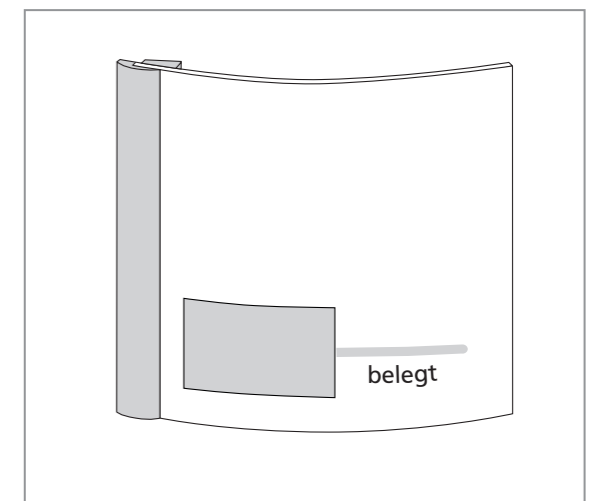

Door signs with change slider STW

The interchangeable sliders integrated in the doorplate convince with a simple function.

Variable Information

It is usually the simple solutions that provide the value of a consistent design. The changeover sliders work where an electrical display would mean too much effort.

Door signs with change slider STW

The interchangeable sliders can also be integrated into other doorplate models on request.

Rooms designed for conferences, meetings or for undisturbed consultation require a display of their availability, which should be simple and quick to operate. In **system sieben**, a manual solution with a changeover slider is available for this purpose. This requires no electrical supply line to the door sign and is already integrated directly into the door sign and requires no additional space.

Manual change display

A curved stainless steel slider indicates the respective room situation. The exact wording can be adapted to the individual situation. The door sign with interchangeable slider is available in two dimensions as standard.

Item number STW 12 or STW 18

Standard sizes

Data in mm

Meeting rooms already require a „free/occupied“ indicator on the door sign to avoid disruptions to the meeting. In **system sieben**, this changeover slider is already integrated into the door sign and therefore does not take up any extra space. Likewise, no electronics are required, as the changeover slider can simply be moved by