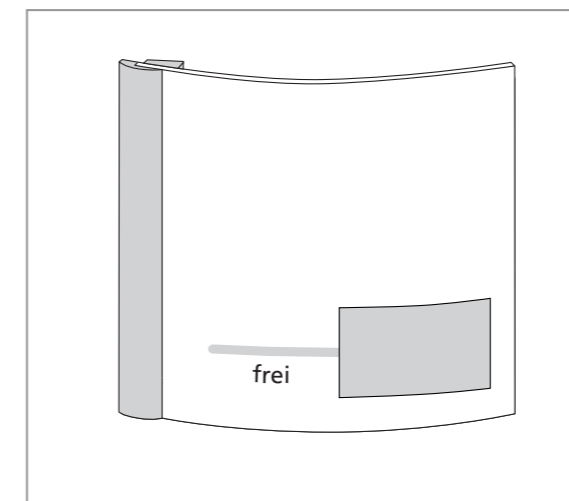

Door signs with change slider STW

The interchangeable sliders can also be integrated into other doorplate models on request.

Rooms designed for conferences, meetings or for undisturbed consultation require a display of their availability, which should be simple and quick to operate. In **system sieben**, a manual solution with a changeover slider is available for this purpose. This requires no electrical supply line to the door sign and is already integrated directly into the door sign and requires no additional space.

Manual change display

A curved stainless steel slider indicates the respective room situation. The exact wording can be adapted to the individual situation. The door sign with interchangeable slider is available in two dimensions as standard.

Item number STW 12 or STW 18

Standard sizes

Data in mm

Meeting rooms already require a „free/occupied“ indicator on the door sign to avoid disruptions to the meeting. In **system sieben**, this changeover slider is already integrated into the door sign and therefore does not take up any extra space. Likewise, no electronics are required, as the changeover slider can simply be moved by

hand so easily and without effort, and can thus be used.

Each changeover slider has two sides, whereby only one of these is visible at any one time. The display „free“ or „occupied“ serves only as a sample, any text can be used here.