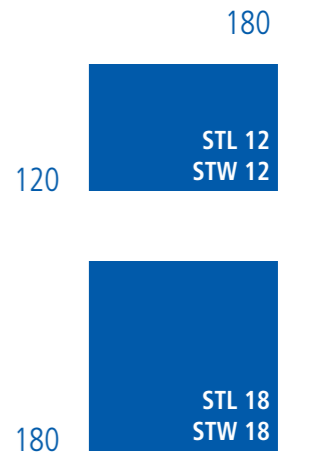

Standard sizes

Data in mm

Meeting rooms already require a „free/occupied“ indicator on the door sign to avoid disruptions to the meeting. In **system sieben**, this changeover slider is already integrated into the door sign and therefore does not take up any extra space. Likewise, no electronics are required, as the changeover slider can simply be moved by

hand so easily and without effort, and can thus be used.

Each changeover slider has two sides, whereby only one of these is visible at any one time. The display „free“ or „occupied“ serves only as a sample, any text can be used here.

STW 18 S		STW 18 S		STW 18 S		STW 18 S	
ST	stands for the system sieben door sign	STW	with interchangeable slider and acrylic folding spring 2 x 2 mm gs crystal clear	18	Height in cm	S	Silver anodized
Article description		Bauart, Flächenmaterial		Size		Color system profiles	
						L Lacquered