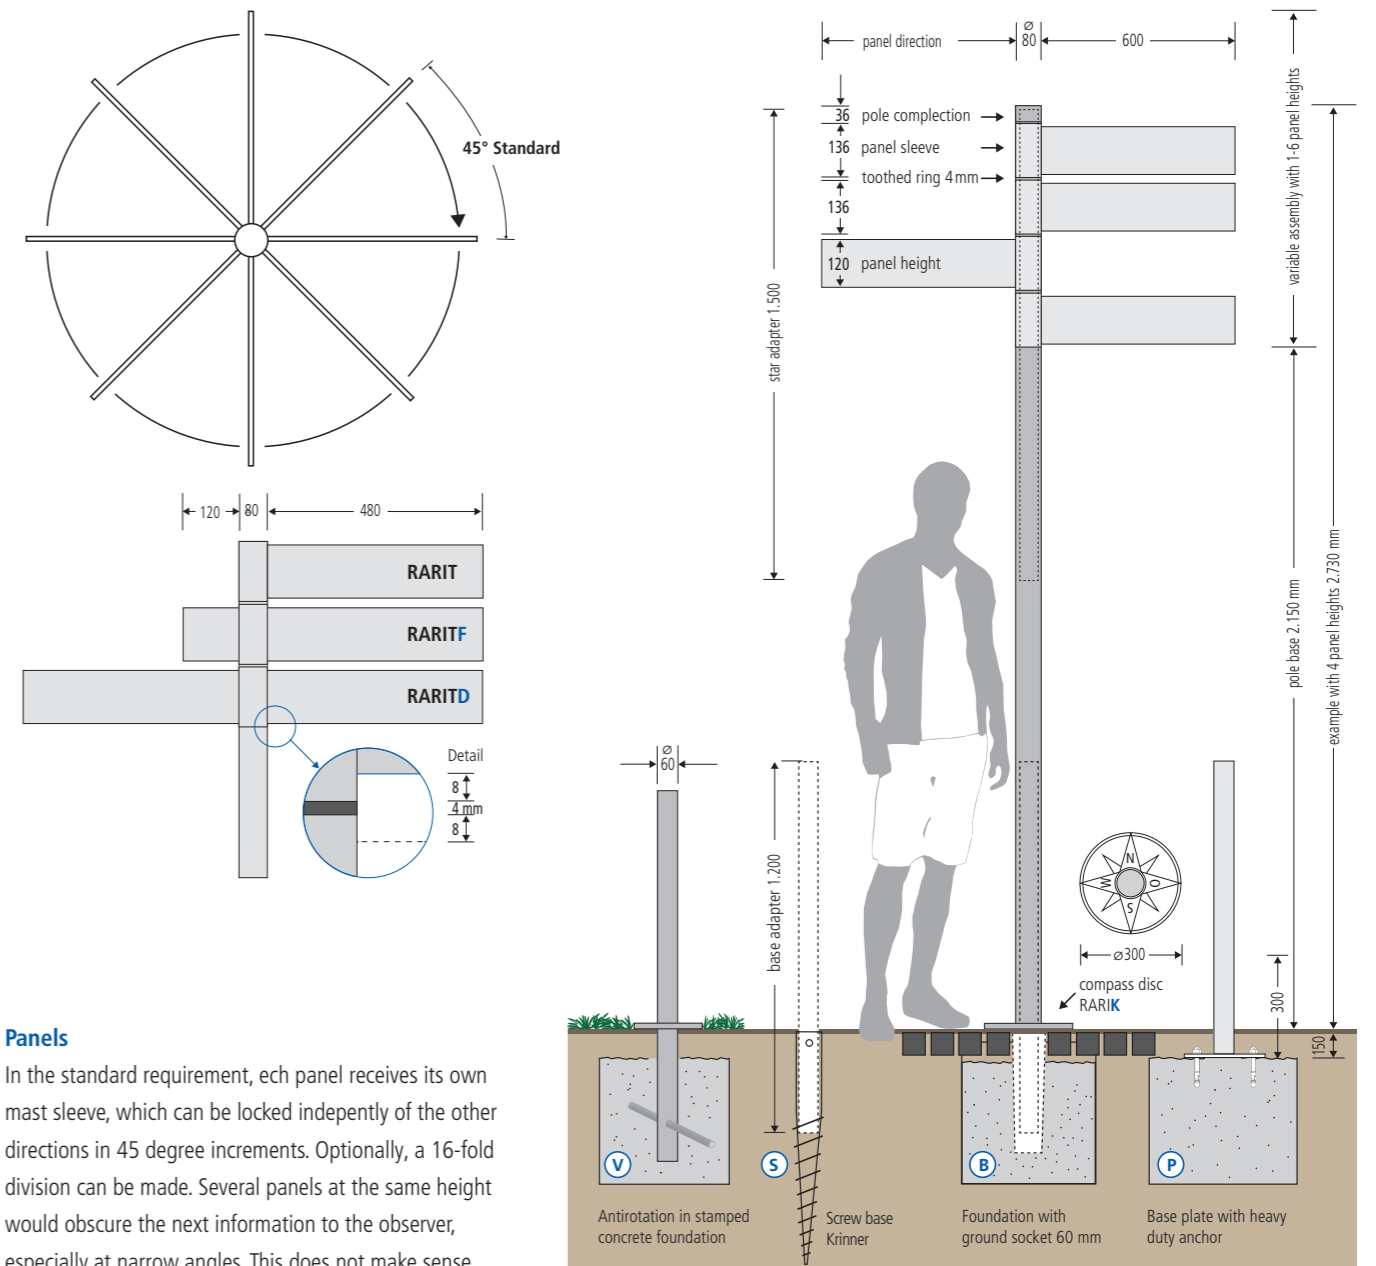

Star signpost RARIM

Star-shaped panels pointing in 8 different directions with many design options.

rohr+fläche

Star-shaped

The star-shaped panels pointing in different directions can be individually designed in size, form and color. The thickness of the material is 4mm aluminum. Custom-made with larger surfaces, however, need 6mm thickness, or more. A compass disc shows the heavenly directions while keeping grass away.

12.2020 © www.meng.de

Star signpost RARIM

The star signposts of the pipe+surface system offer unsurpassed flexibility.

rohr+fläche

Panels

In the standard requirement, each panel receives its own mast sleeve, which can be locked independently of the other directions in 45 degree increments. Optionally, a 16-fold division can be made. Several panels at the same height would obscure the next information to the observer, especially at narrow angles. This does not make sense ergonomically. Only with opposite targets are both equally visible. Therefore, the star signpost also allows a 180 degree arrangement at the same height. Interesting is a design variant in which an opposite extension, such as a material fusion appears with coats of arms or logos for example from sponsors can be labeled.

RARIM 215 L	RARIT 1248 (bzw. 1260)	RARIV	RARIM 215 L
RARI pipe+surface outdoor stand pointing the way	RARIT 1248 textpanel 12 x 48 cm	RARIV antirotation	S anodised silver
M 215 pole, length 215 cm (for quiver foundation)	RARIT 1260 textpanel 12 x 60 cm	RARIS screw base krinner	L lackered
RARIMP pole with footplate	RARITD 1260 doublepanel 2 x 60 cm	RARIB ground socket, cast	
	RARITF 1260 60 cm with extension	RARIK compass disc	
	RARITI panel individual form/dimension		
Article, pole	direction panels	accessories	surface of the pipes