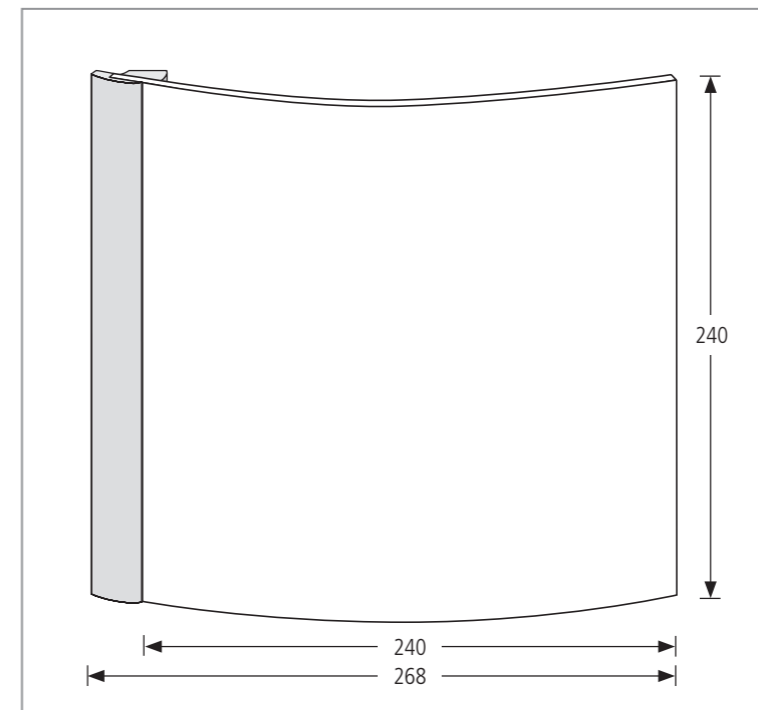

Notice board with a profile SH

Problem-free and individually applicable for indoor and outdoor use.

The **system sieben** wall-mounted signposts are available in a variety of different dimensions. Depending on the size, they include one or two side profiles for mounting. The surface design of the signs with lettering, signs, arrows, color and graphics can be individually adapted to the customer.

Notice board with a profile SH

Various materials with a permanent inscription for persistent information.

In some situations within a building guidance system, a normal-sized signpost is too powerful; as a solution, we offer a small signboard here. Pictogram signs, for example for toilets or non-smoking areas, can be realized just as elegantly as floor numbers in stairwells and elevator lobbies. Another possible application is as an attractive house number sign for outdoor use. Since all materials and connecting parts within the system are made of rustproof quality, the signs are durable and weather-resistant. Wall signs with only one profile are only possible up to a width of 240 mm. Everything beyond that must be held with two profiles (see data sheet wall signs with two profiles SW).

Standard sizes

Data in mm	240
120	SH..1224
180	SH..1824
240	SH..2424
297	SH..3024
420	SH..4224
600	SH..6024

Notice board

The one-sided system profile is fixed on the mounting rail doweled to the wall. Unlike the door signs with their need for flexible updating, the notice board has a single-layer, curved surface. The inscription is applied with adhesive text on the front side; in the case of the clear acrylic board also on the back side.