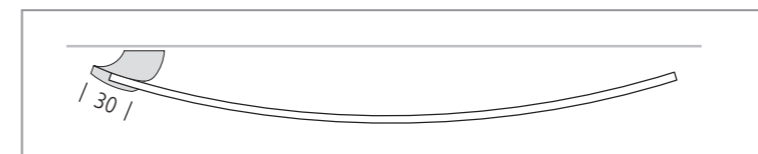

Notice board with a profile SH

Problem-free and individually applicable for indoor and outdoor use.

The **system sieben** wall-mounted signposts are available in a variety of different dimensions. Depending on the size, they include one or two side profiles for mounting. The surface design of the signs with lettering, signs, arrows, color and graphics can be individually adapted to the customer.

Notice board with a profile SH

Various materials with a permanent inscription for persistent information.

In some situations within a building guidance system, a normal-sized signpost is too powerful; as a solution, we offer a small signboard here. Pictogram signs, for example for toilets or non-smoking areas, can be realized just as elegantly as floor numbers in stairwells and elevator lobbies. Another possible application is as an attractive house number sign for outdoor use. Since all materials and connecting parts within the system are made of rustproof quality, the signs are durable and weather-resistant. Wall signs with only one profile are only possible up to a width of 240 mm. Everything beyond that must be held with two profiles (see data sheet wall signs with two profiles SW).

Standard sizes

Data in mm	240
120	SH..1224
180	SH..1824
240	SH..2424
297	SH..3024
420	SH..4224
600	SH..6024

Notice board

The one-sided system profile is fixed on the mounting rail doweled to the wall. Unlike the door signs with their need for flexible updating, the notice board has a single-layer, curved surface. The inscription is applied with adhesive text on the front side; in the case of the clear acrylic board also on the back side.