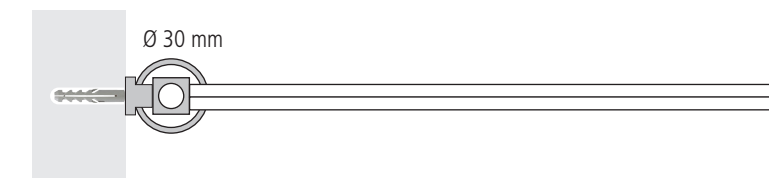

Signpost flag RF

The significant round element characterizes the consistent design of the guidance system.

rohr+fläche

The signposts of the **rohr+fläche** system are available in a wide range of different materials, dimensions and designs. This means that practically no situation is conceivable in which a costly custom design would be required. The surface design of the signs with lettering, characters, arrows, color and graphics can be individually adapted to the customer. The significant round elements form the recurring identity in all parts belonging to the guidance system. The photo shows a flag sign with 250 mm height and 250 mm width.

Signpost flag RF

The round profile allows concealed wall mounting and insertion of the information panel.

rohr+fläche

These „prominent“ signs are often assigned to the particularly important doors.

If information and symbolism are to be quickly recognized even in the transverse direction of the corridors, the traditional door sign fails. But if a ceiling-hung directional sign seems too large for this application, the directional sign flag may be the right solution.

With signs applied on both sides, the board is attached to the wall with a tube. For stability reasons, a projection of only up to a maximum of 300 mm is recommended.

Example: RFZ 2525 R

Standard sizes	200
Data in mm	RF.2020
	250
	RF.2525
	300
	RF.3030