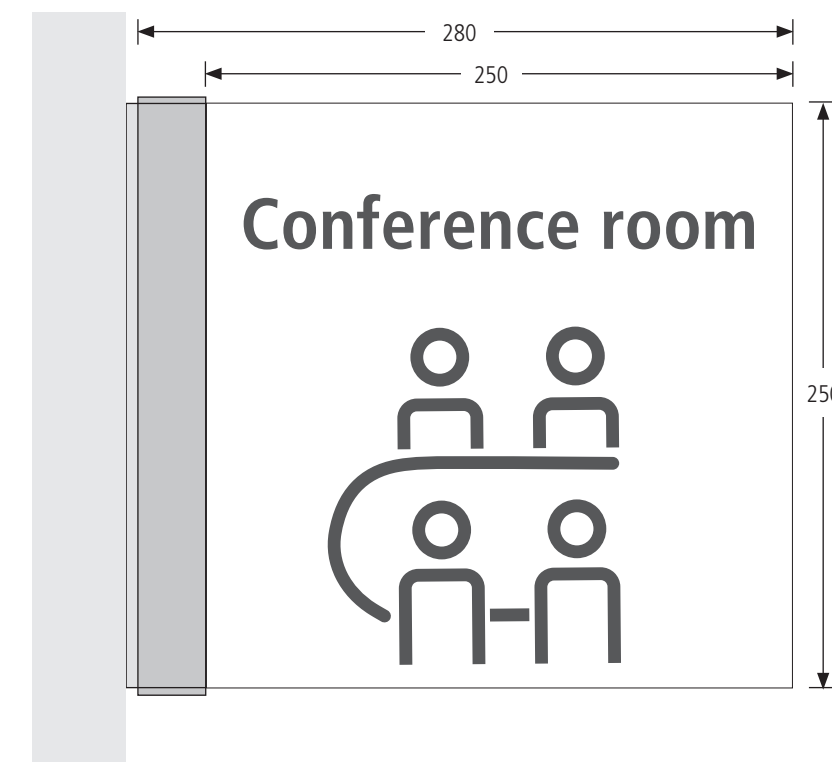

Signpost flag RF

The significant round element characterizes the consistent design of the guidance system.

rohr+fläche

The signposts of the **rohr+fläche** system are available in a wide range of different materials, dimensions and designs. This means that practically no situation is conceivable in which a costly custom design would be required. The surface design of the signs with lettering, characters, arrows, color and graphics can be individually adapted to the customer. The significant round elements form the recurring identity in all parts belonging to the guidance system. The photo shows a flag sign with 250 mm height and 250 mm width.

Signpost flag RF

The round profile allows concealed wall mounting and insertion of the information panel.

rohr+fläche

These „prominent“ signs are often assigned to the particularly important doors.

If information and symbolism are to be quickly recognized even in the transverse direction of the corridors, the traditional door sign fails. But if a ceiling-hung directional sign seems too large for this application, the directional sign flag may be the right solution.

With signs applied on both sides, the board is attached to the wall with a tube. For stability reasons, a projection of only up to a maximum of 300 mm is recommended.

Example: RFZ 2525 R

Standard sizes	200
Data in mm	RF.2020
	250
	RF.2525
	300
	RF.3030

Example

A practical size has the dimensions 250 mm x 250 mm. In the case of texts, the material must not be translucent so that a mirror image on the reverse side is avoided. Picture characters and pictograms can also be reproduced on transparent surfaces.