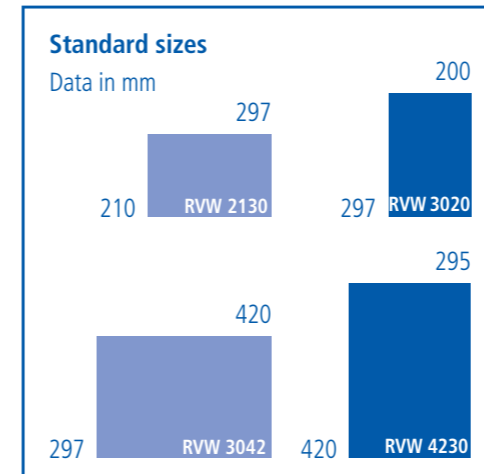

Variable information removable frame RVW

Quick and easy exchange of content even for frequently changing information.

Variable information removable frame RVW

Self-created printouts safely presented quickly and securely.

rohr+fläche

rohr+fläche

The wall-mounted clip-on frames of the **rohr+fläche** system are available in four standard dimensions. Individually tailored to your needs, as portrait or landscape format in the standard sizes DIN A3 and DIN A4. The photo shows an interchangeable frame in DIN A3 with 297 mm height and 420 mm width.

Article number RVW 3042

RVW 3020 L	RVW 3020 L	RVW 3020 L
RVW stands for rohr+fläche variable information change frame	30 Height in cm 20 Width in cm	S Silver anodized L Lacquered
Article description	Size	Surface of the tubes