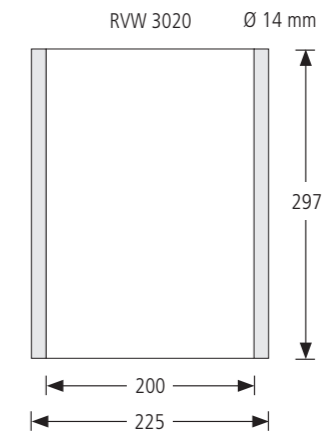

DIN A4 interchangeable frame
continuous, lacquered or anodized aluminum profile with acrylic pane crystal clear or antireflex as well as white insert plate.

Article number RVW 3020

Stop edge
on the lower side to prevent the information from slipping out.