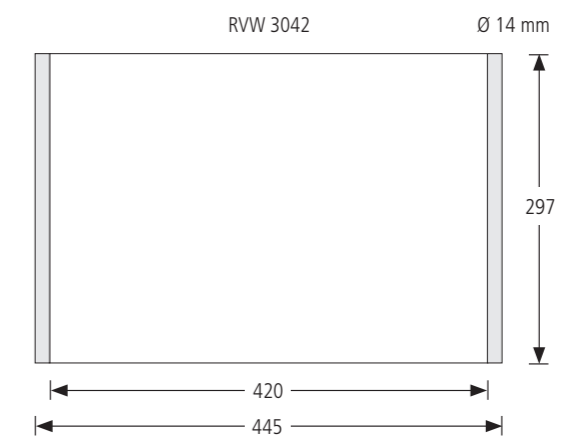

rohr+fläche

rohr+fläche

The wall-mounted clip-on frames of the **rohr+fläche** system are available in four standard dimensions. Individually tailored to your needs, as portrait or landscape format in the standard sizes DIN A3 and DIN A4. The photo shows an interchangeable frame in DIN A3 with 297 mm height and 420 mm width.

route plans, fire protection regulations, menus, house rules, timetables, meeting room labeling, price lists, tables, aids for labeling in the context of quality management and certification - or even as small signposts or overviews. In addition to the normal wall version, the DIN A4 portrait format is also available as a tabletop display or as a suspended element.

Article number RVW 3020

Stop edge
on the lower side to prevent the information from slipping out.

DIN A3 interchangeable frame
as well as DIN A4 landscape formats are assembled from lacquered or anodized aluminum profiles, they are designed for wall mounting only.

Article number RVW 3042

RVW 3020 L	RVW 3020 L	RVW 3020 L
RVW stands for rohr+fläche variable information change frame	30 Height in cm 20 Width in cm	S Silver anodized L Lacquered
Article description	Size	Surface of the tubes