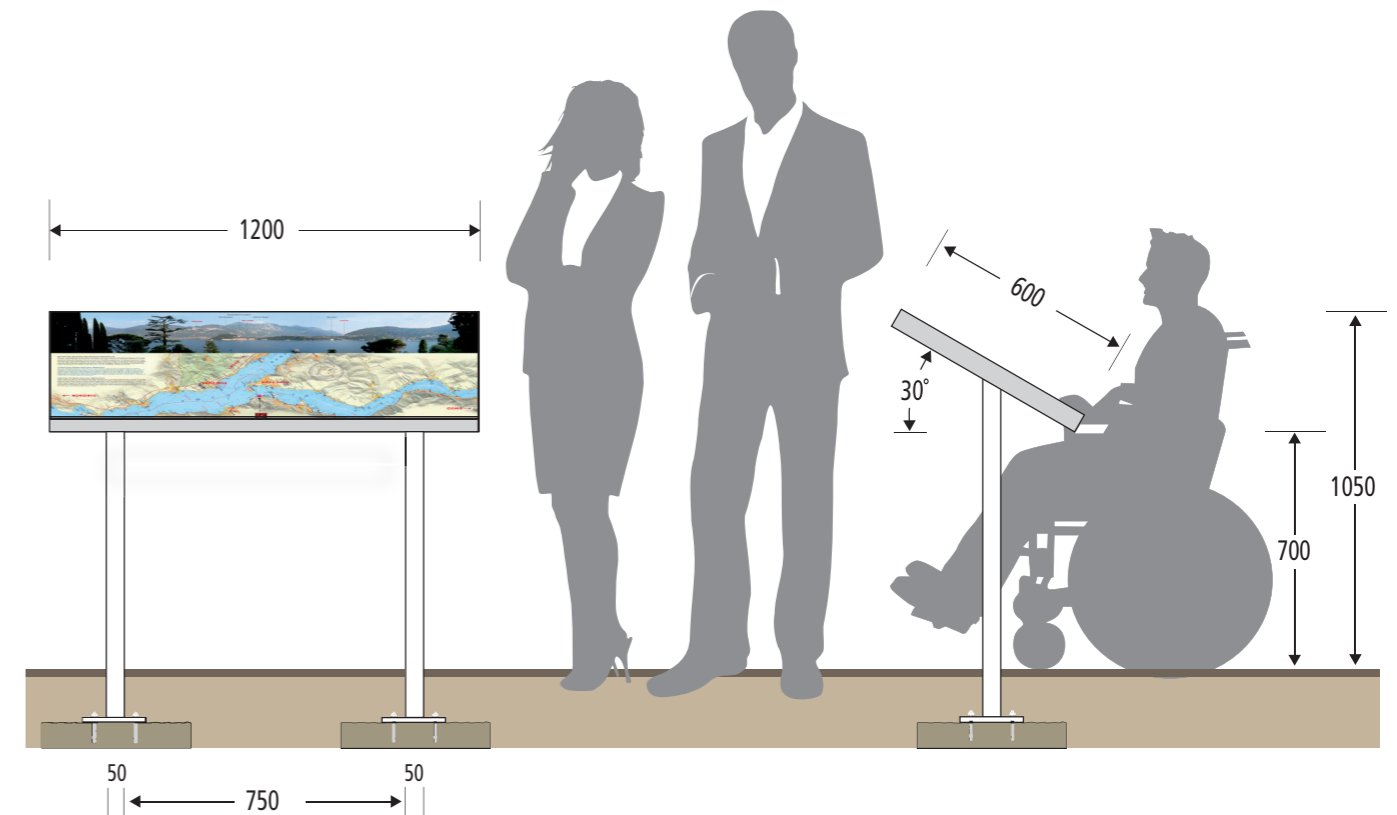

Desk sign QAP

Compared to vertical information panels, consoles offer many advantages

Σ quintessenz

Main arguments

A desk sign informs without concealing the object of interest. A location-adapted plan is much easier to understand and to transfer to the viewer's environment. It is therefore preferable over a vertical perspective.

Barrier-free information access

Wheelchair-users and vision-impaired persons require appropriate ergonomic accessibility of information. For this reason, the front edge may not lie below 670 mm and passing under should be possible through additional space of 750 mm.

Standard format

Our desk signs have a standard height of 600 mm and a 1200 mm width respectively. A smaller version is available with measures of 500 mm and 1000 mm respectively.

The information space may either consist of a tactile relief plan or an ESG security glass protection of an 8mm strength. Also available: a metal board of aluminum. Irrespective of material, the information space is framed by justified 4mm metal edges. The completely mitred **quintessenz** profile is silver-anodized and disposes of an edge of 48 mm width.

It is mounted to two supportive columns made of galvanized steel and turned by 30° for comfortable reading. Colouring is available for all individual pieces of the product. The exchangeable reading console may be secured against unauthorized removal by hidden locks.