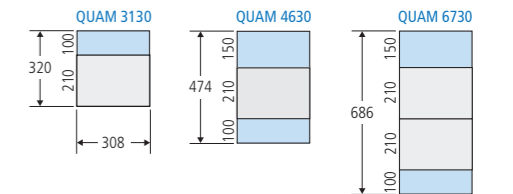

With the QUAM design

Metal panels and changing modules can be combined into functional units. The cover plates of the exchange modules are frameless after a patented technique. Despite the high functionality with which all information surfaces are held individually, without visible fixings, the low depth of only 22 mm is also suitable for flush-mounted wall mounting.

Article	Standard	Options	Customization
QUAM	QUAM stand for Quintessenz Overviews Aluminium with exchange modules.	All combinations shown above are standardized.	For very large panels, modular walls can also be combined individually.
Special sizes	(150, 210, 300, 420, 600 bis max. 840 mm) can only be used with the use of the DIN edge dimensions. In addition, there is 280 for the US letter format.