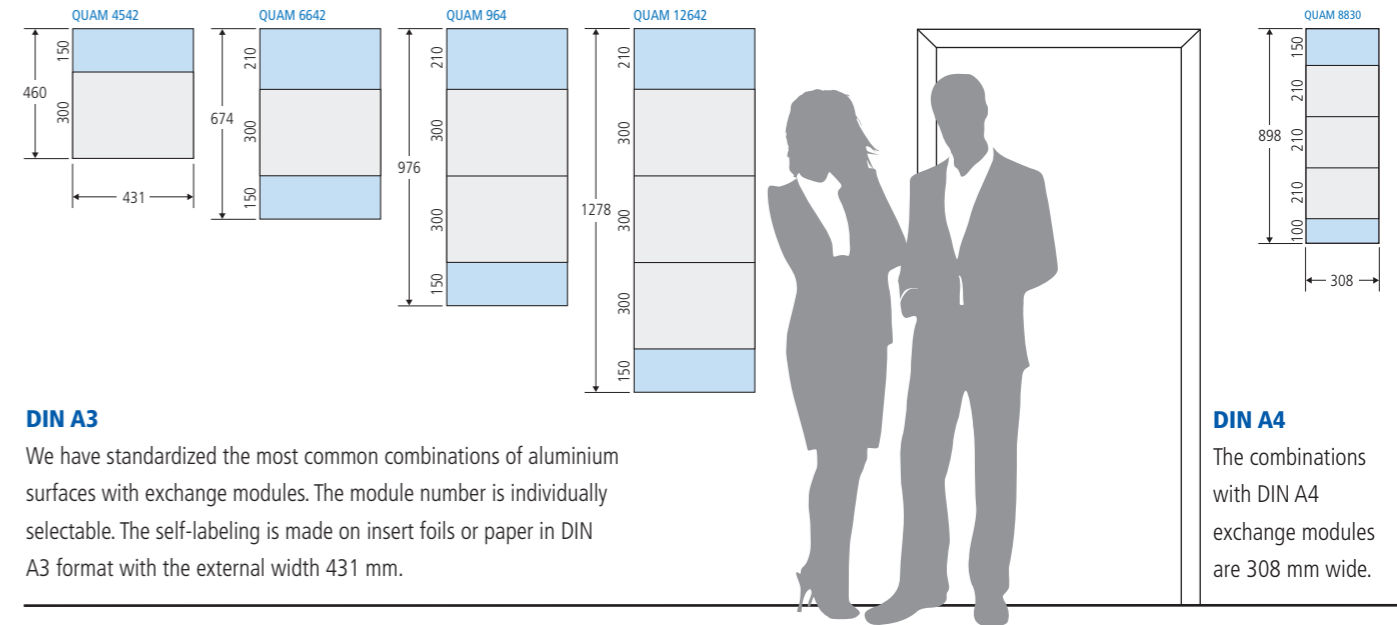

Overviews wall mounted QUAM

The DIN formats in the modular system for self-labeling obtain the actuality and the flexibility

Σ quintessenz

DIN A3

We have standardized the most common combinations of aluminium surfaces with exchange modules. The module number is individually selectable. The self-labeling is made on insert foils or paper in DIN A3 format with the external width 431 mm.

DIN A4

The combinations with DIN A4 exchange modules are 308 mm wide.

Cross-references to similar products:

QUA Quintessenz Overviews Aluminium

Same profile construction 22 mm, but with metal surfaces only (without exchange modules)

QVM Quintessenz Variable Information Modules

The patented exchange modules, with a depth of 16 mm, are available individually under this group of articles.

With the QUAM design

Metal panels and changing modules can be combined into functional units. The cover plates of the exchange modules are frameless after a patented technique. Despite the high functionality with which all information surfaces are held individually, without visible fixings, the low depth of only 22 mm is also suitable for flush-mounted wall mounting.

Article	Standard	Options	Customization
QUAM	QUAM stand for Quintessenz Overviews Aluminium with exchange modules.	All combinations shown above are standardized.	For very large panels, modular walls can also be combined individually.
Special sizes	(150, 210, 300, 420, 600 bis max. 840 mm) can only be used with the use of the DIN edge dimensions. In addition, there is 280 for the US letter format.		