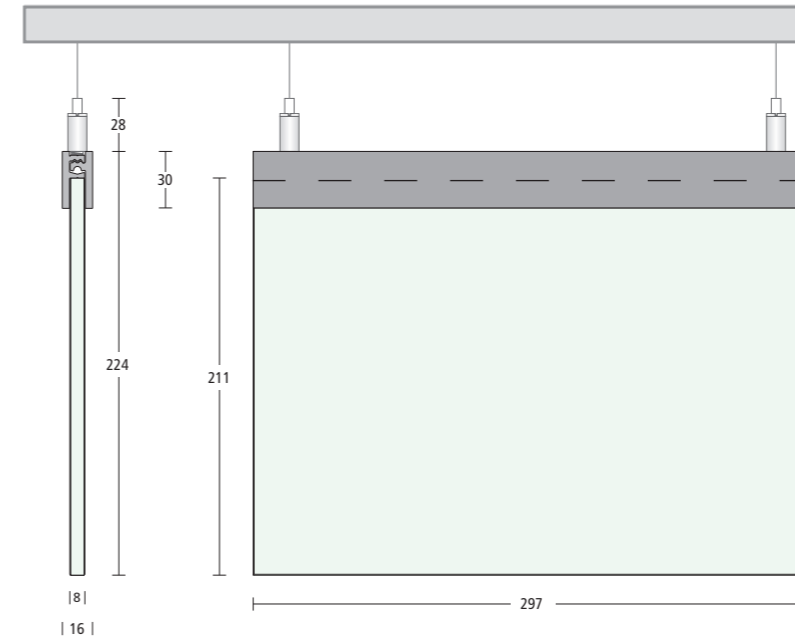

# Ceiling sign transparenz TND

The innovative glass clamping function of the two aluminum profiles does not require any visible screws.

transparenz

transparenz

The ceiling signs **transparenz** emphasize the information transfer and take themselves back.

For weight reasons, we do not offer ceiling signs with glass surfaces.

01/2021 © www.meng.de

Ceiling suspended signposts in the system **transparenz** offer the special attraction of a valuable information transmission. Even if they appear light due to the transparent surface, the load-bearing capacity of a suspended ceiling with the weight of the panes must be taken into account. Ceiling signs that are seen from both sides require a back cover to avoid mirror writing.

Standard sizes		300	420	600	840
Data in mm	310	[Diagram showing 310mm height for 300, 420, 600, 840 widths]			
	220	[Diagram showing 220mm height for 300, 420, 600, 840 widths]			
	160	[Diagram showing 160mm height for 300, 420, 600, 840 widths]			