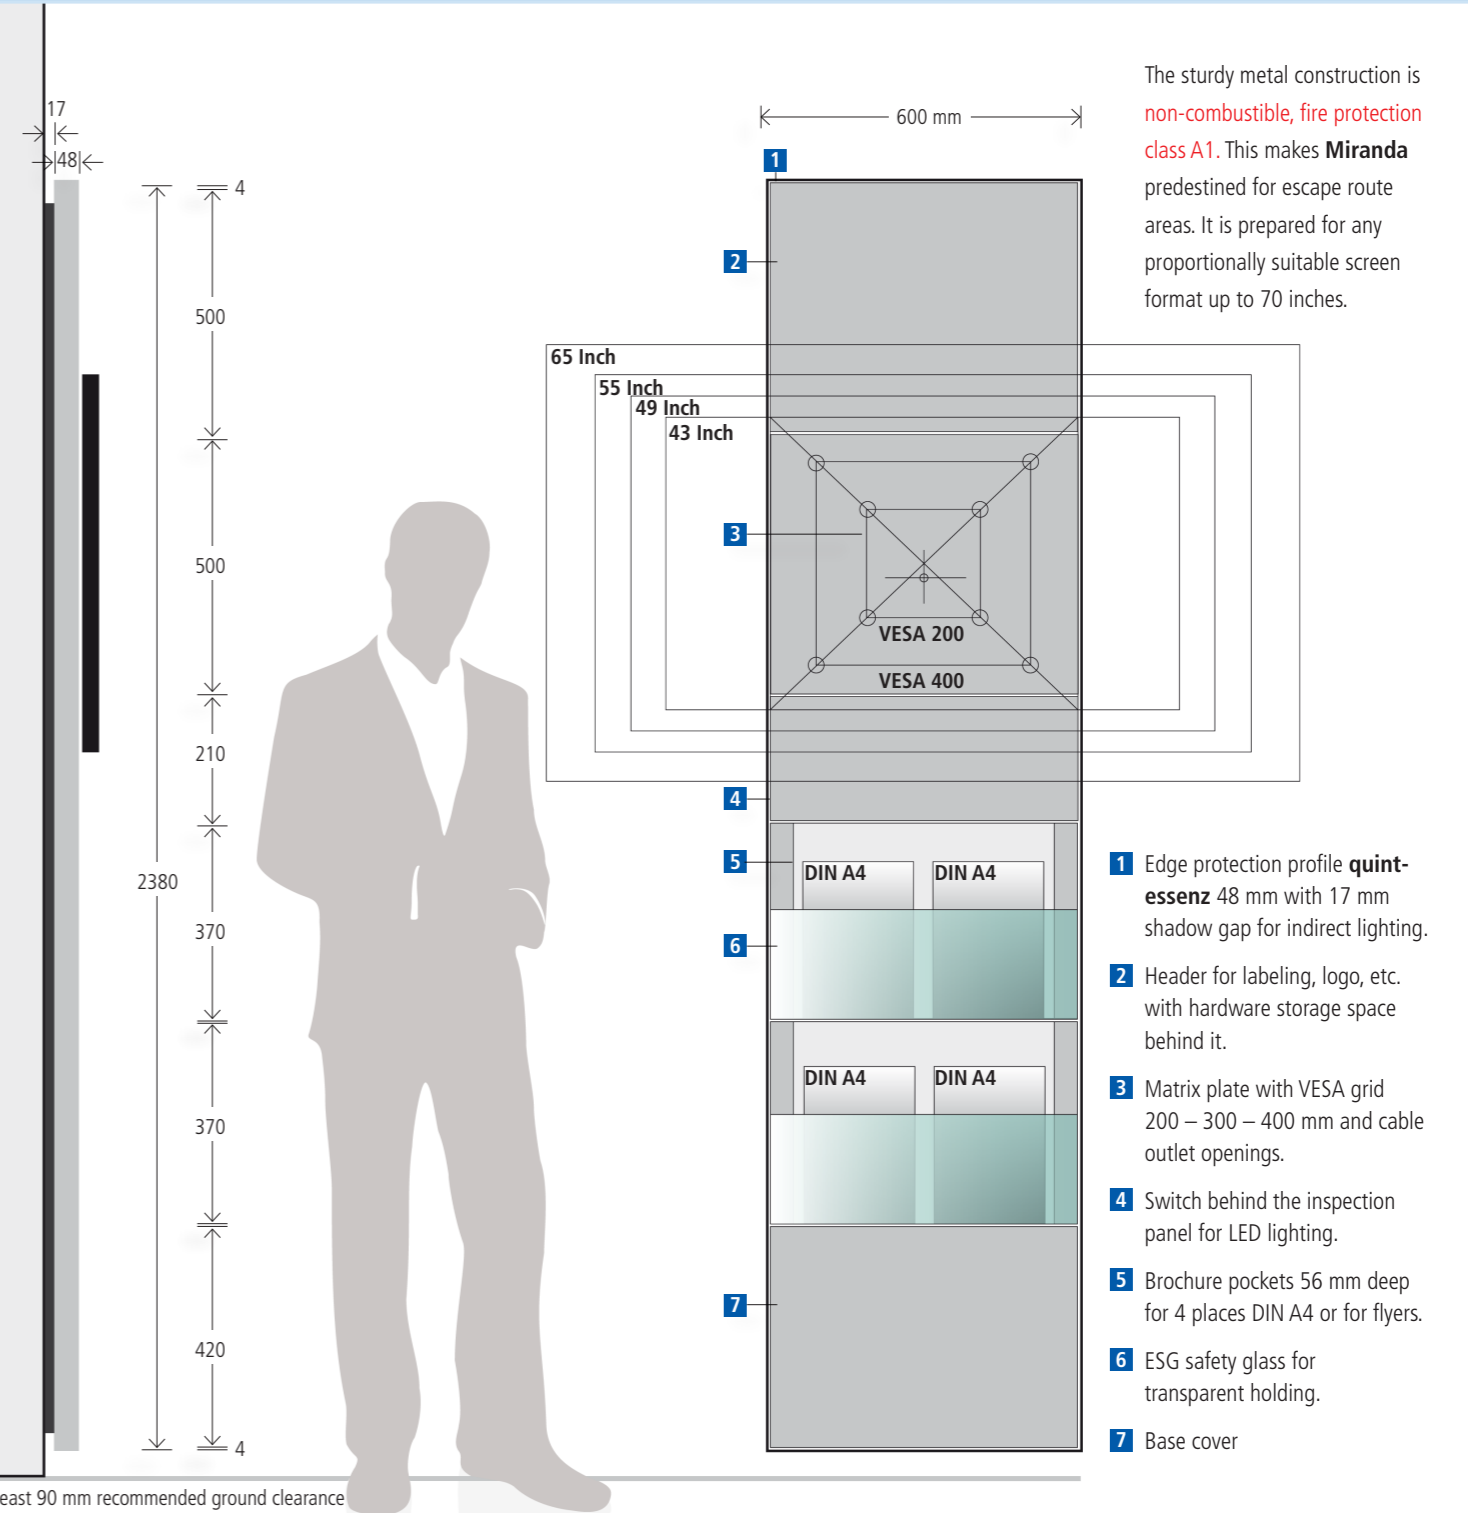

Miranda media element FWA

brings your presentation in the foyer to the point.
Noble design made of glass, metal and light.

Miranda media element FWA

The wall-mounted media rack
for screen and print media.

Σ quintessenz

Σ quintessenz

Fig. with 70 inch display

Miranda from the **quintessenz** system, with less than 7 cm depth, offers the smart occasion to make foyers or meeting rooms more attractive. You choose the desired screen format yourself. **Miranda** is the noble way of your personal customer greeting.

01/2021 © meng.de

FWA 23860 S	FWA 23860 S	FWA 23860 S LED	Lettering – Lighting
FWA stands for functional furniture wall mounted aluminum	238 Height in cm 60 Width in cm	S Silver anodized L Lacquered LED Leaflet tray lighting and aura effect	Individual dimensions can be produced. Company logos can also be decoupled and backlit.
* Screens are not included in the scope of delivery, but are optionally available complete.			
Article designations	Size	Variants	Customized