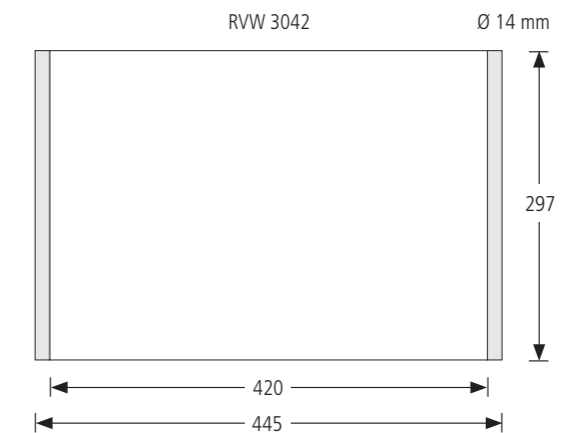

rohr+fläche

The wall-mounted clip-on frames of the **rohr+fläche** system are available in four standard dimensions. Individually tailored to your needs, as portrait or landscape format in the standard sizes DIN A3 and DIN A4. The photo shows an interchangeable frame in DIN A3 with 297 mm height and 420 mm width.

route plans, fire protection regulations, menus, house rules, timetables, meeting room labeling, price lists, tables, aids for labeling in the context of quality management and certification - or even as small signposts or overviews. In addition to the normal wall version, the DIN A4 portrait format is also available as a tabletop display or as a suspended element.

Article number RVW 3020

Stop edge
on the lower side to prevent the information from slipping out.

DIN A3 interchangeable frame
as well as DIN A4 landscape formats are assembled from lacquered or anodized aluminum profiles, they are designed for wall mounting only.

Article number RVW 3042

RVW 3020 L	RVW 3020 L	RVW 3020 L
RVW stands for rohr+fläche variable information change frame	30 Height in cm 20 Width in cm	S Silver anodized L Lacquered
Article description	Size	Surface of the tubes