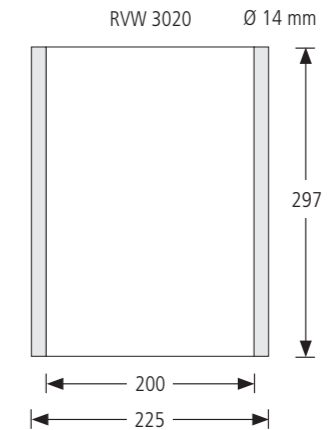

DIN A4 interchangeable frame
continuous, lacquered or anodized aluminum profile with acrylic pane crystal clear or antireflex as well as white insert plate.

Article number RVW 3020

Stop edge
on the lower side to prevent the information from slipping out.