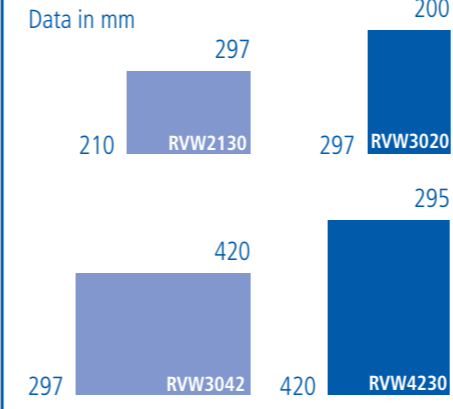

rohr+fläche

Standard sizes

Interchangeable frames form a universally applicable component in an information and guidance system. With printouts on paper in DIN format, messages are quickly put into a neat frame - in other places, you see stuck-on slips of paper or, at best, transparent pockets in different shapes. All applications are hardly enumerable - here are a few of the most important: escape

route plans, fire protection regulations, menus, house rules, timetables, meeting room labeling, price lists, tables, aids for labeling in the context of quality management and certification - or even as small signposts or overviews. In addition to the normal wall version, the DIN A4 portrait format is also available as a tabletop display or as a suspended element.

Fuse
Acrylic disc and text sheet can be additionally secured by locking pins in the profile.